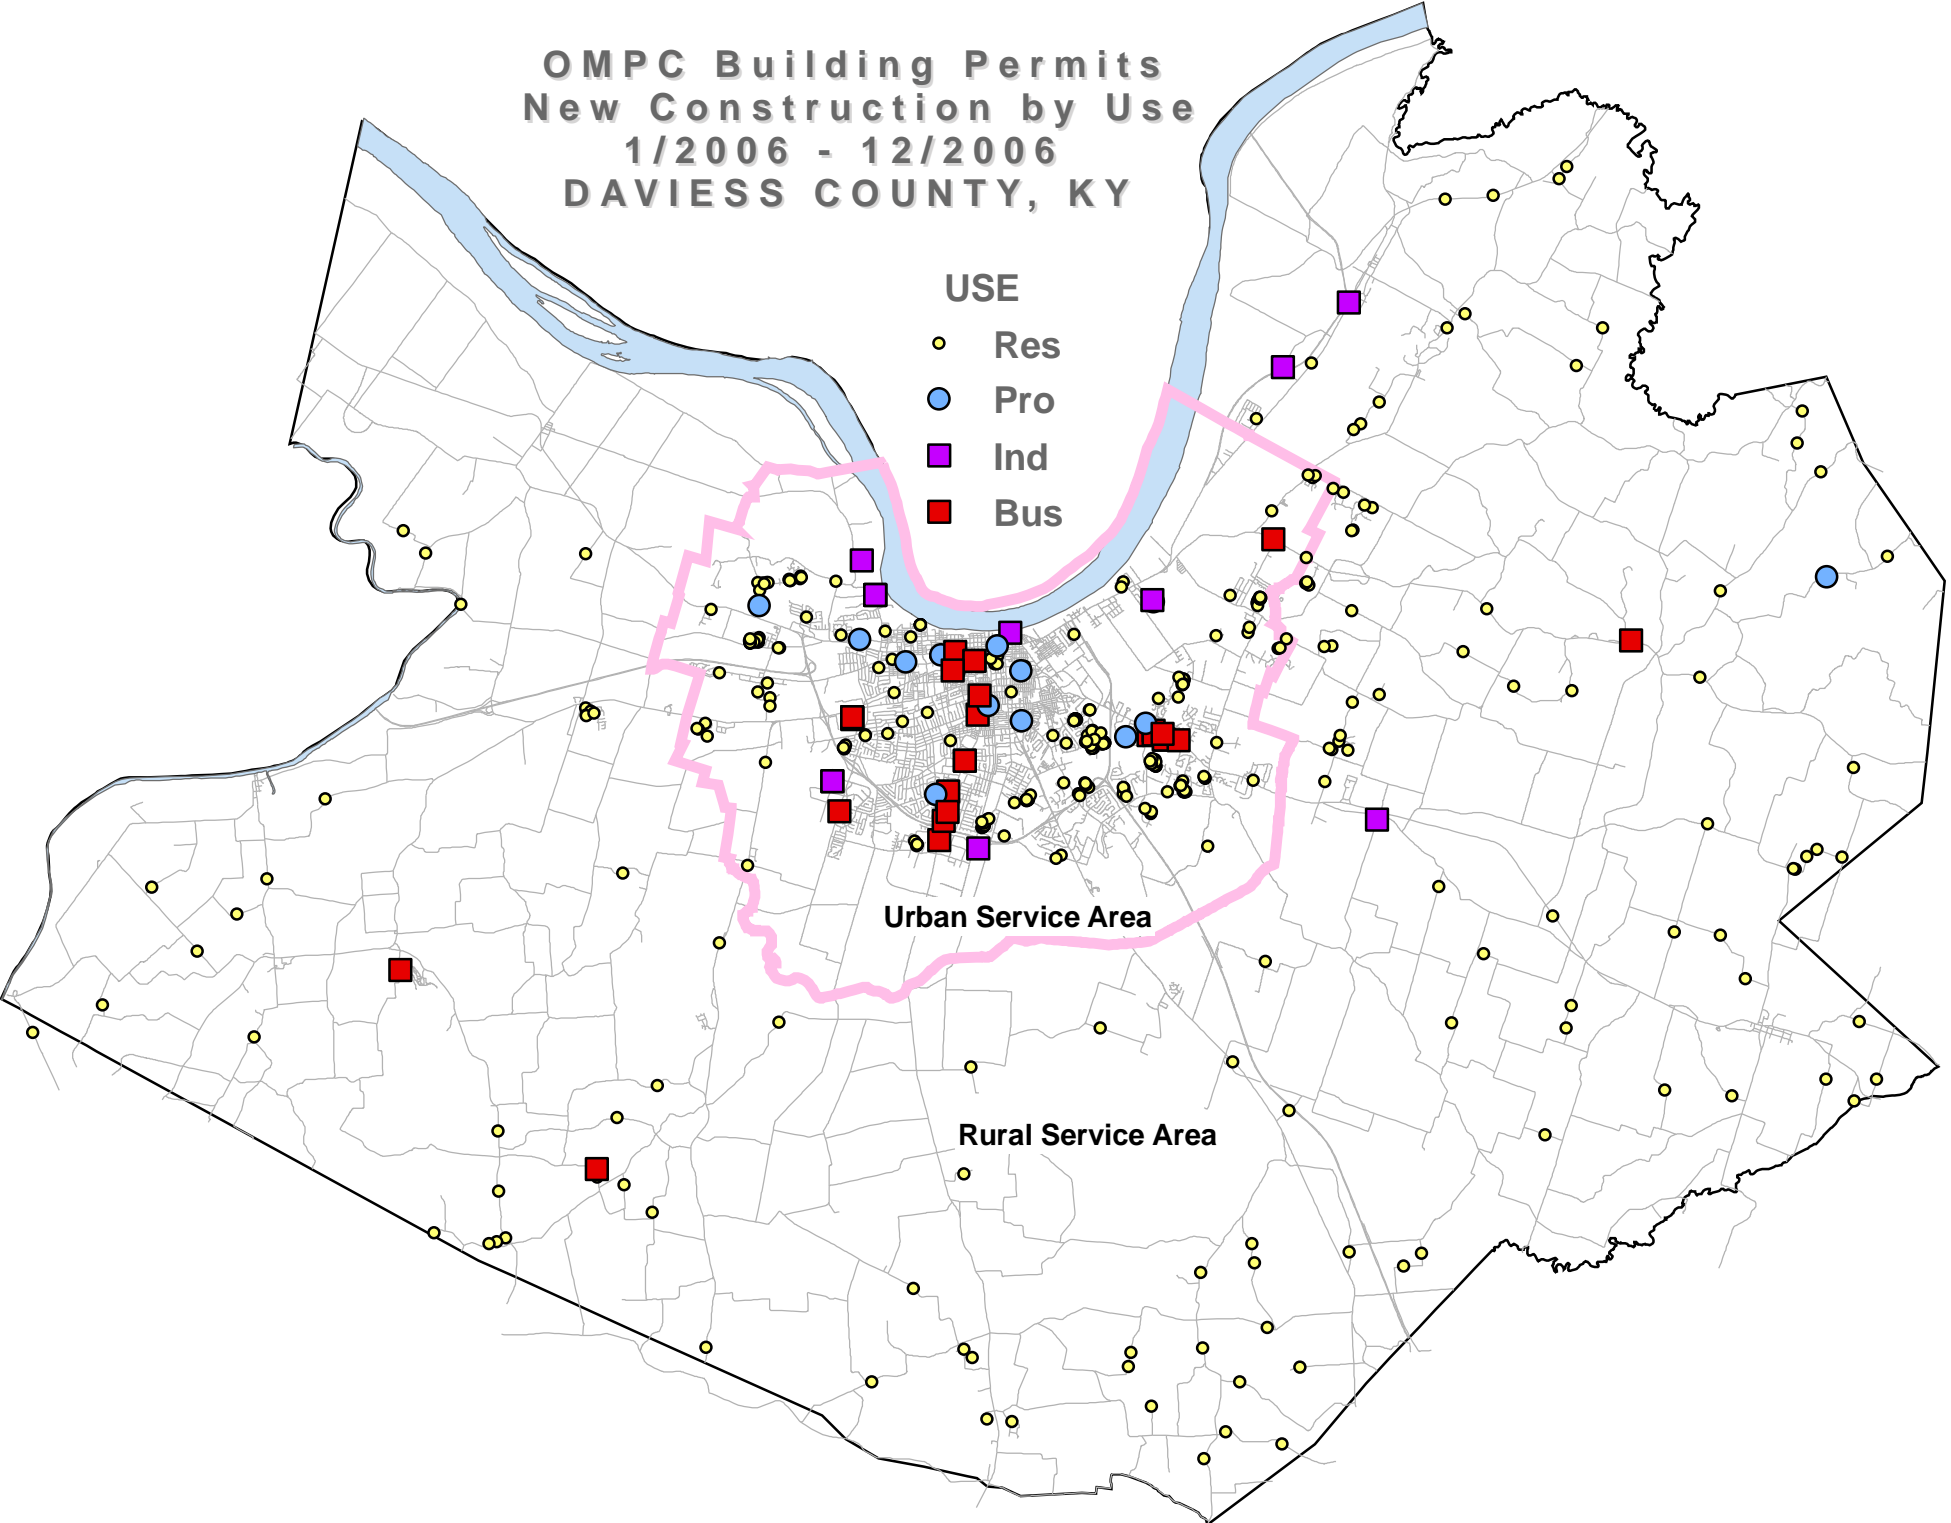

**OMPC Building Permits
New Construction by Use
1/2006 - 12/2006
DAVIESS COUNTY, KY**

USE

- Res
- Pro
- Ind
- Bus

Urban Service Area

Rural Service Area