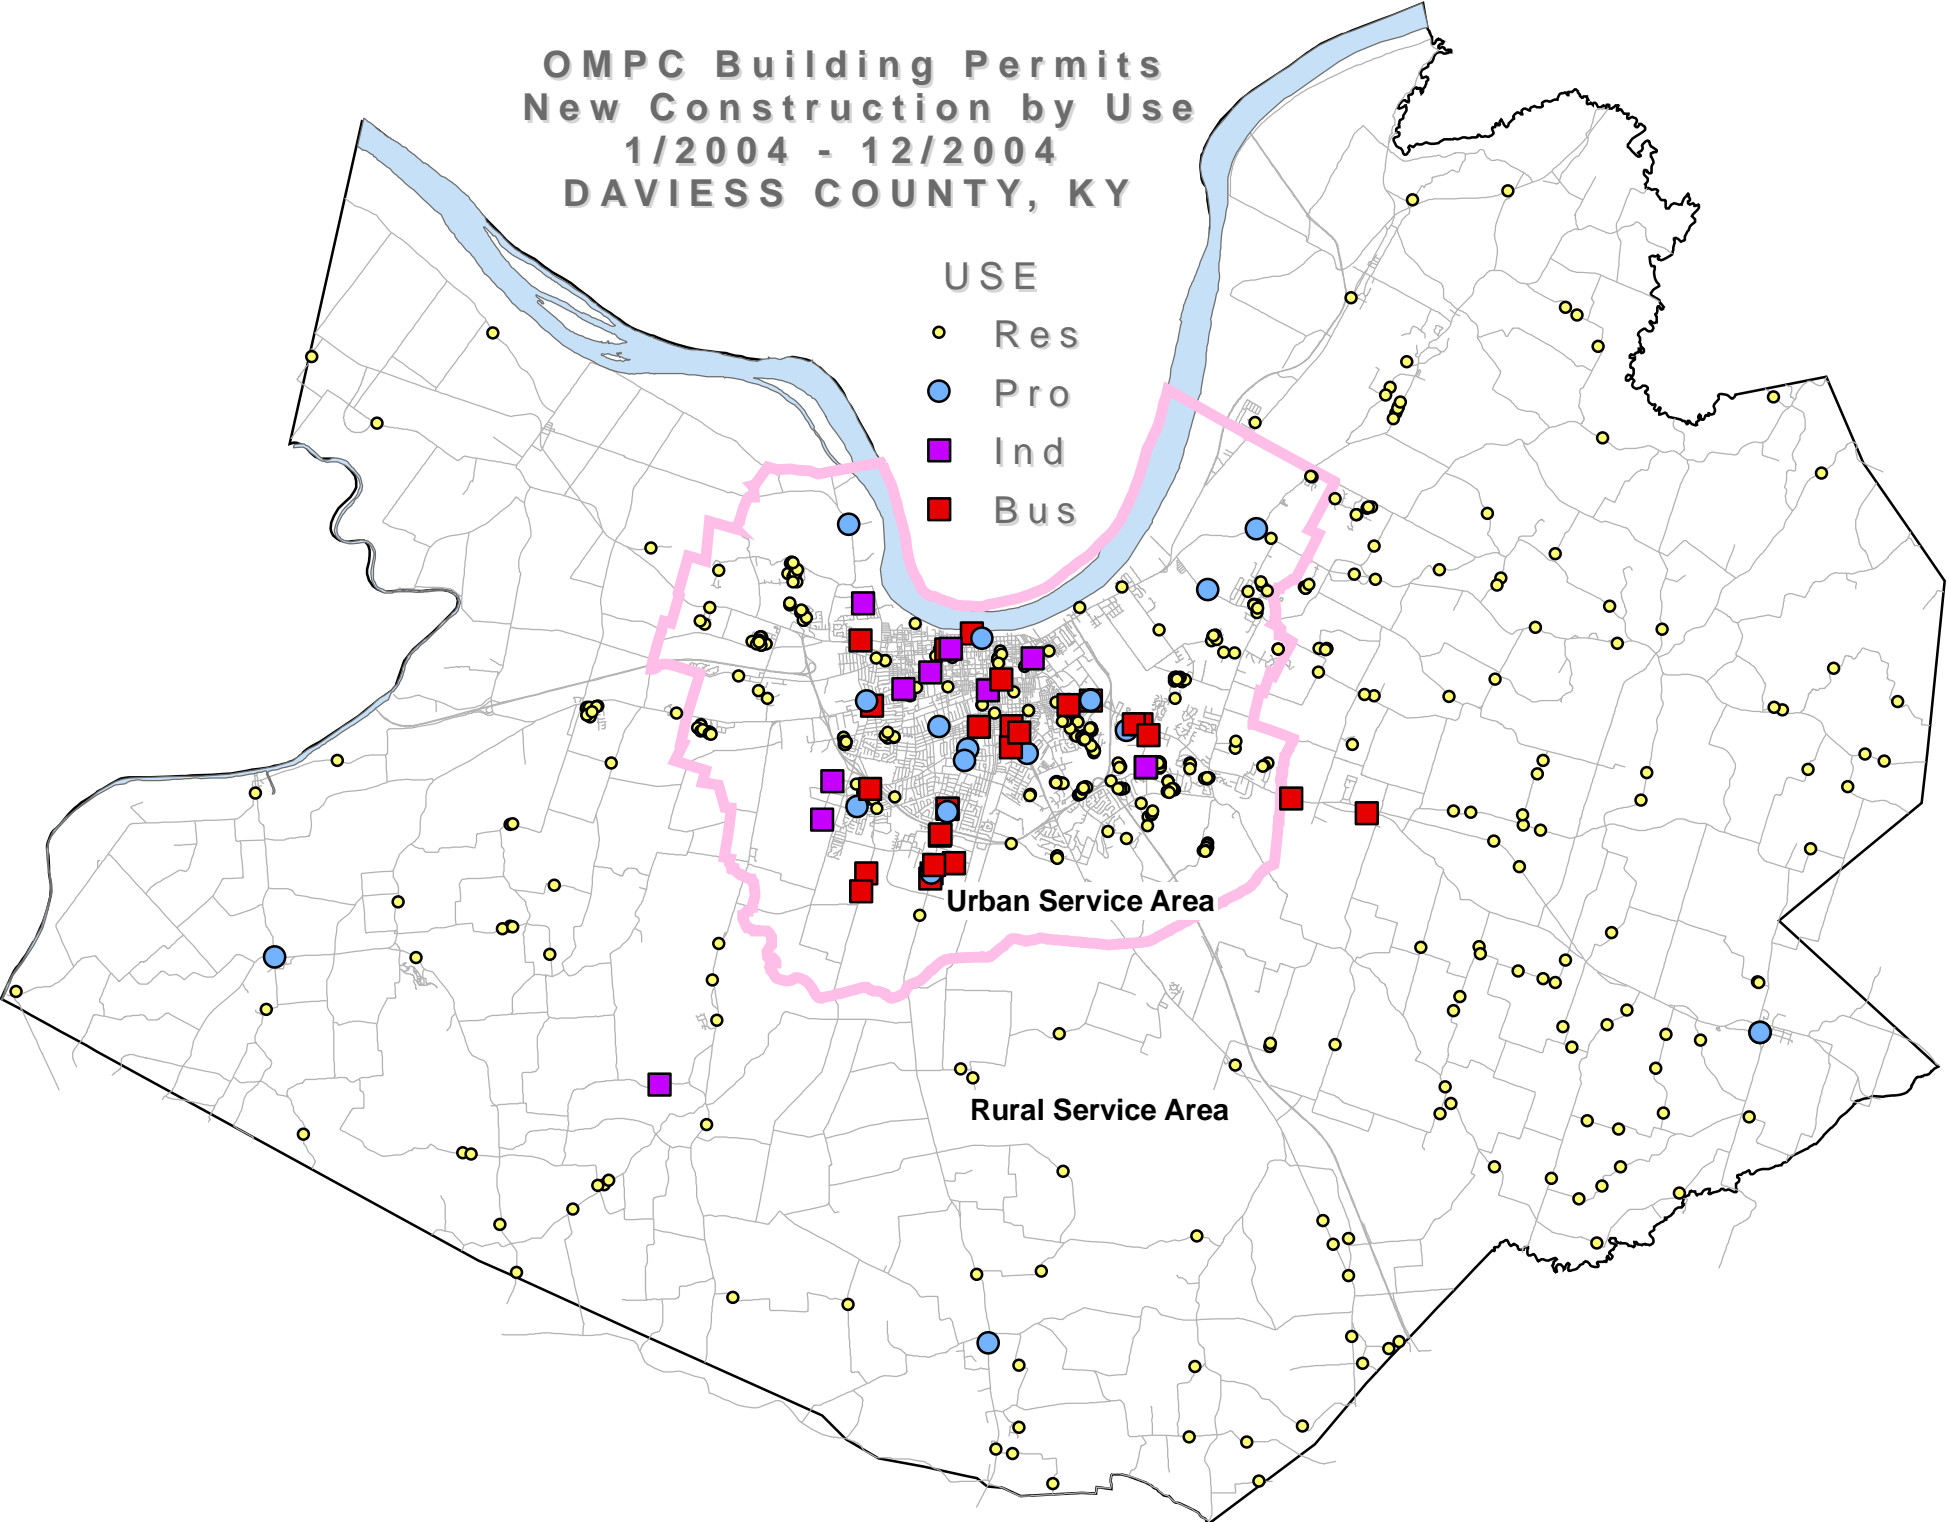

**OMPC Building Permits  
New Construction by Use  
1/2004 - 12/2004  
DAVIESS COUNTY, KY**

**USE**

- Res
- Pro
- Ind
- Bus

Urban Service Area

Rural Service Area