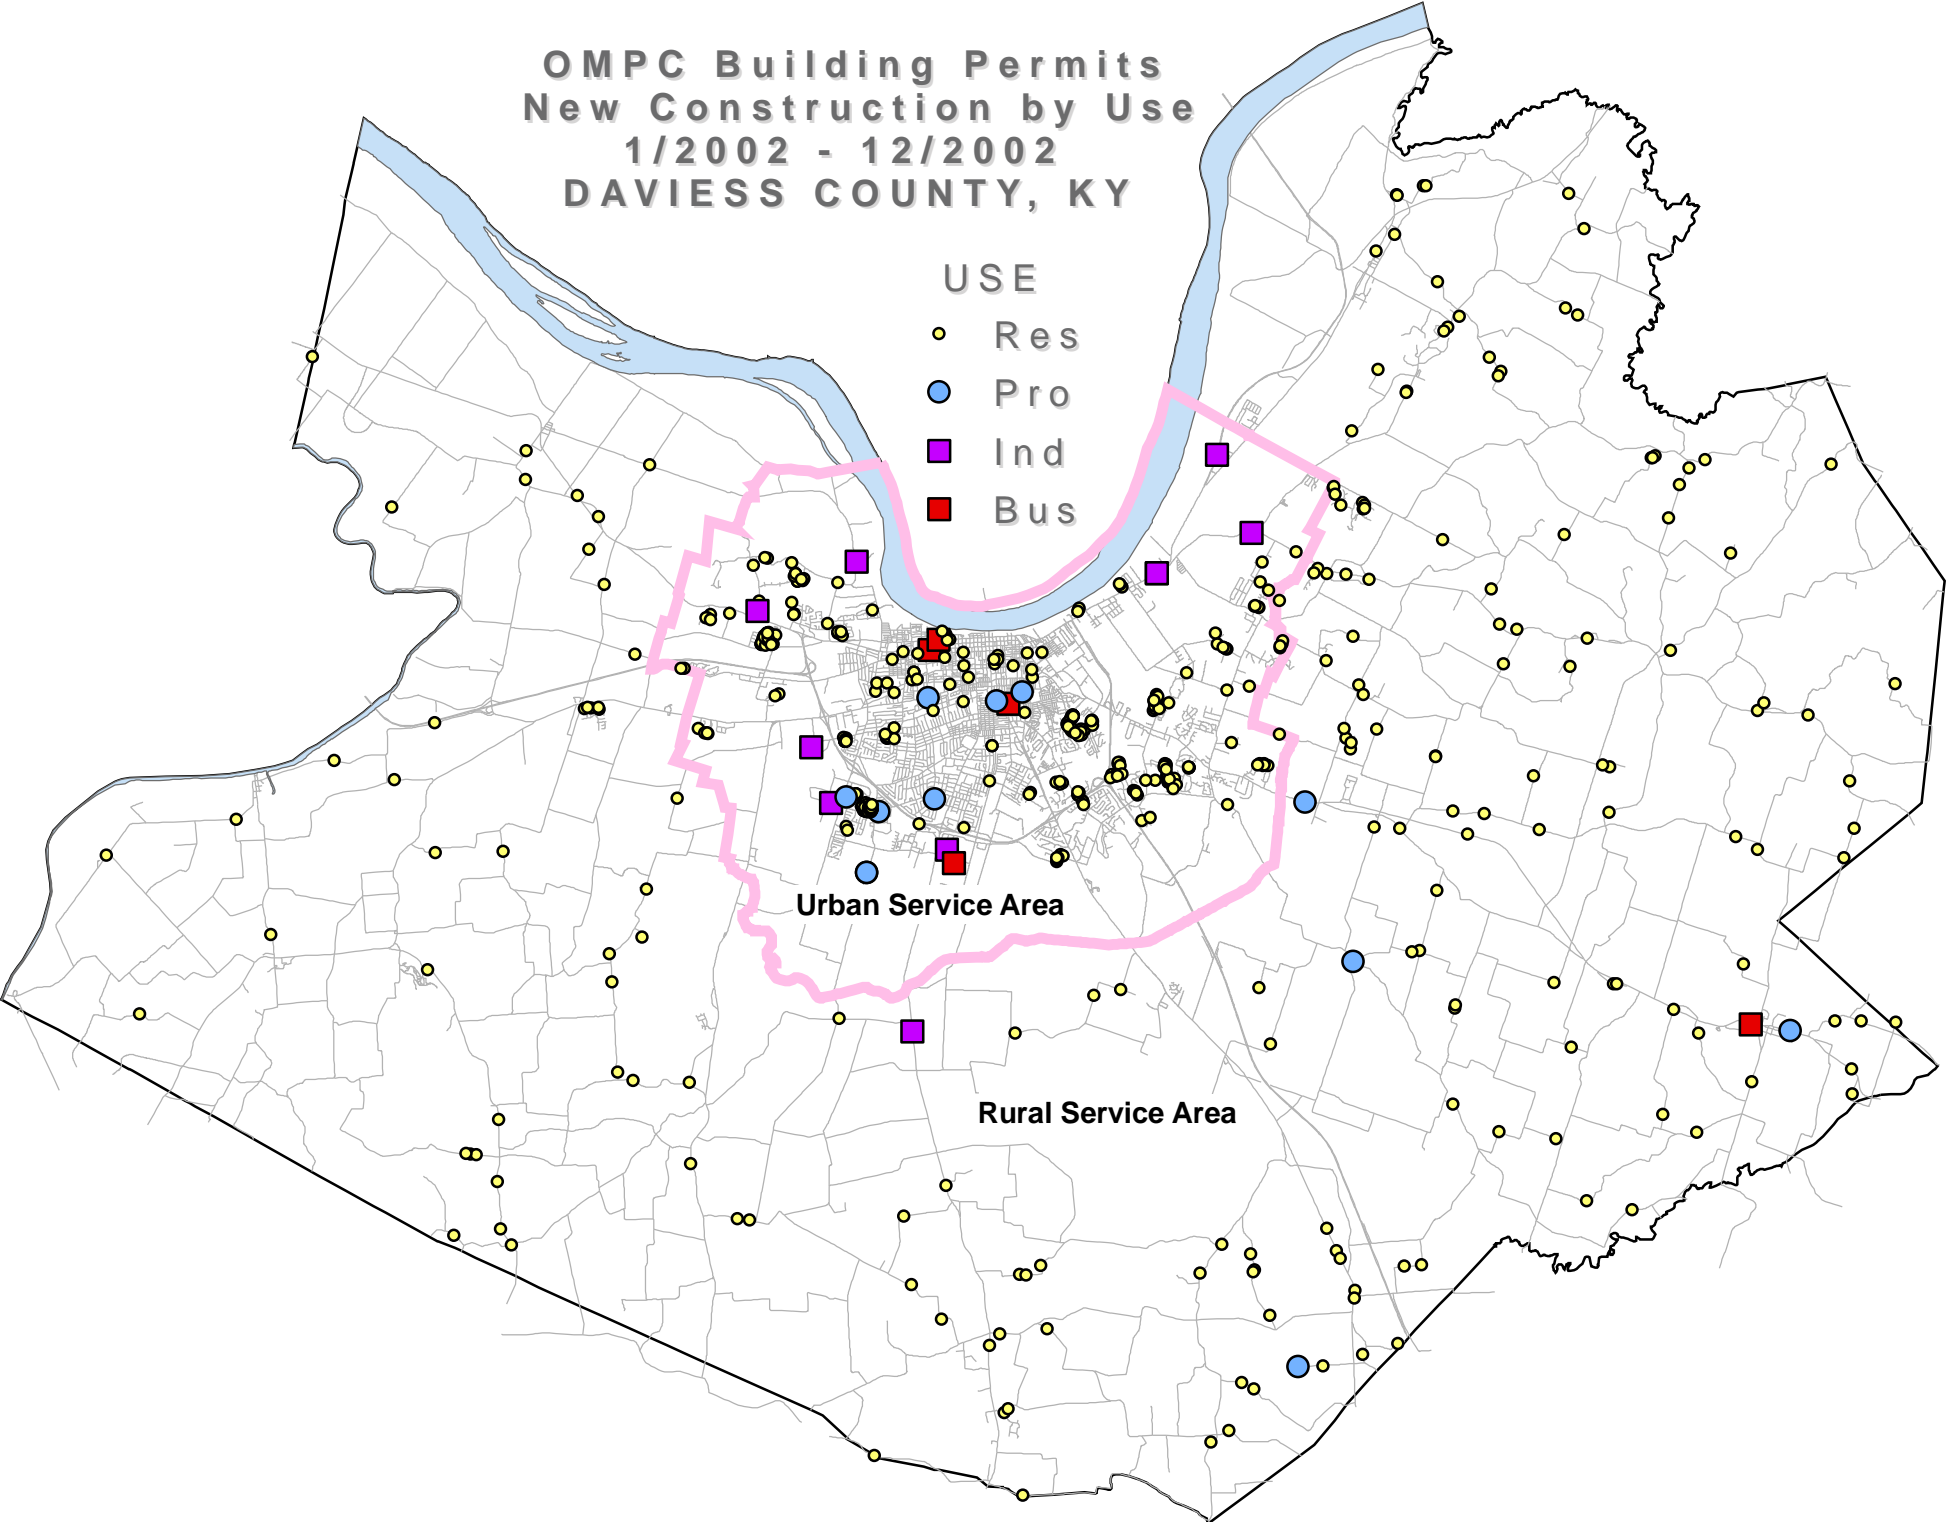

**OMPC Building Permits
New Construction by Use
1/2002 - 12/2002
DAVIESS COUNTY, KY**

USE

- Res
- Pro
- Ind
- Bus

Urban Service Area

Rural Service Area