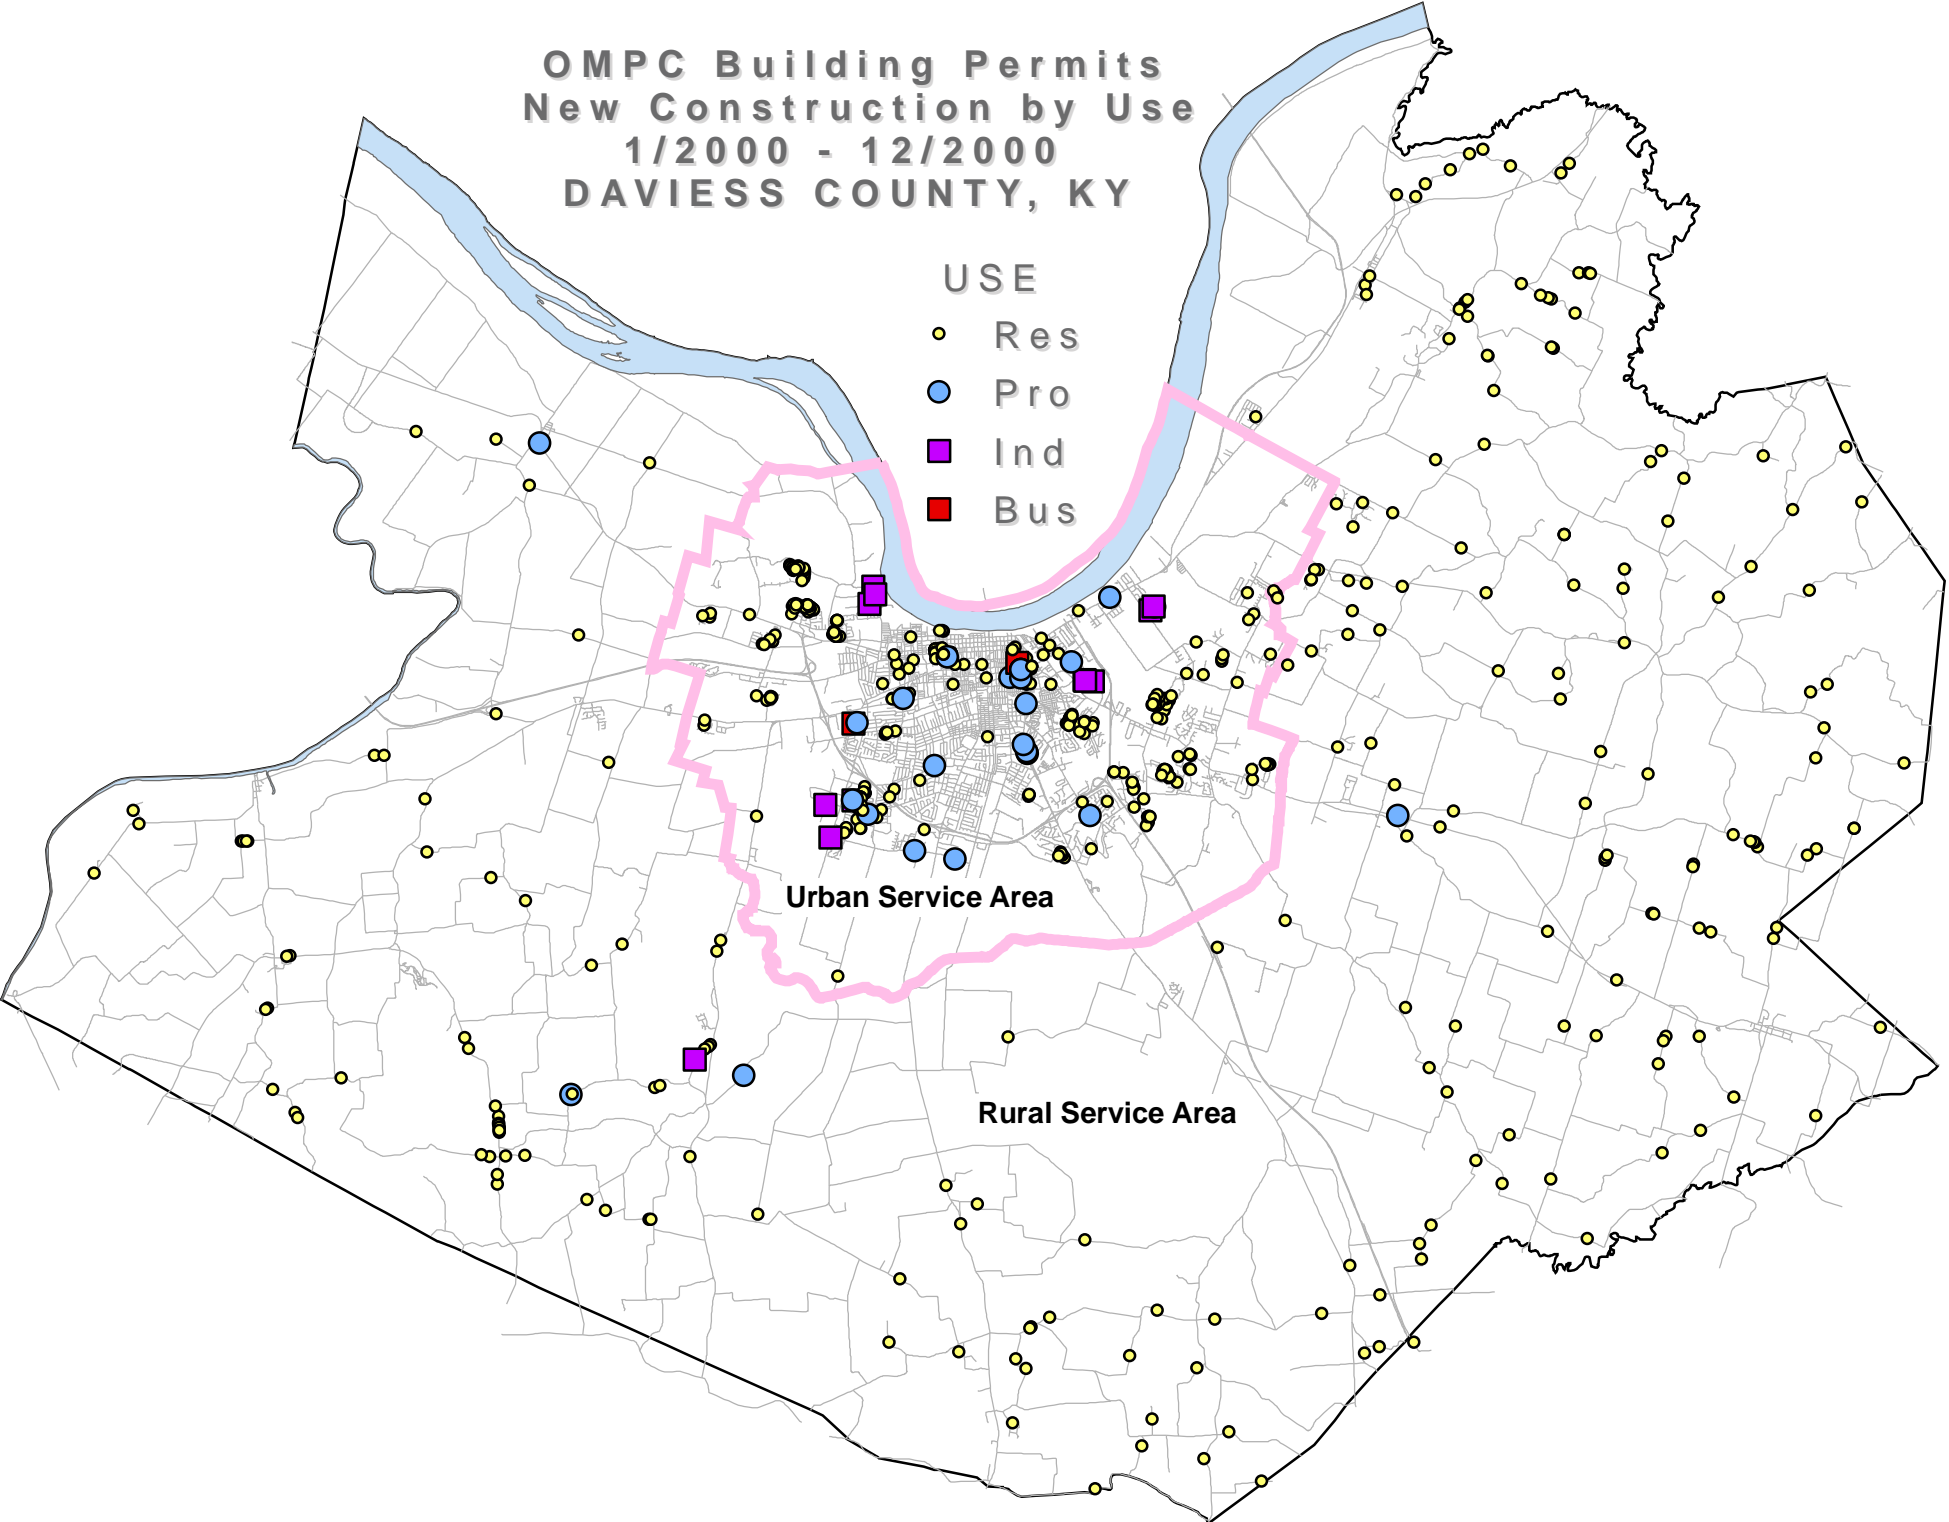

**OMPC Building Permits
New Construction by Use
1/2000 - 12/2000
DAVIESS COUNTY, KY**

USE

- Res
- Pro
- Ind
- Bus

Urban Service Area

Rural Service Area